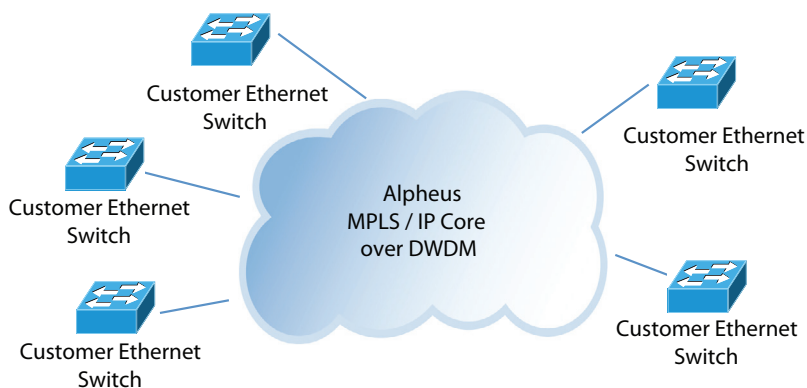

## METRO ETHERNET SOLUTIONS

*Ethernet LAN Service (E-LAN)*

**Have several offices that you would like to connect seamlessly?** The ability to share vast amounts of data between them – in real-time, with absolute security and without the management headaches – can be its own competitive advantage.

Alpheus' E-LAN solution is designed to easily extend the reach of your corporate LAN and shift your business into high gear. Leveraging Alpheus' virtual Ethernet switch and fiber network, E-LAN provides the capacity and flexibility your company needs to handle bandwidth-hungry applications like videoconferencing, storage networking, and on-demand software. At the same time, Alpheus' managed service approach takes the guesswork out of routing and optimizing your network traffic. It's business in the fast lane, where you're in total control.

Leverage Alpheus' **E-LAN SERVICE** to:

- Connect the LANs of two or more locations (such as headquarters, a branch office, a data center, and/or a call center) in a secured, Layer 2 virtual environment.
- Achieve high quality, any-to-any communications between sites. Ideal for voice, video, and critical data-intensive operations.
- Reduce operating expenses by replacing expensive point-to-point WAN connections.
- Focus on your core business, reducing time and internal resources required to manage a WAN network.